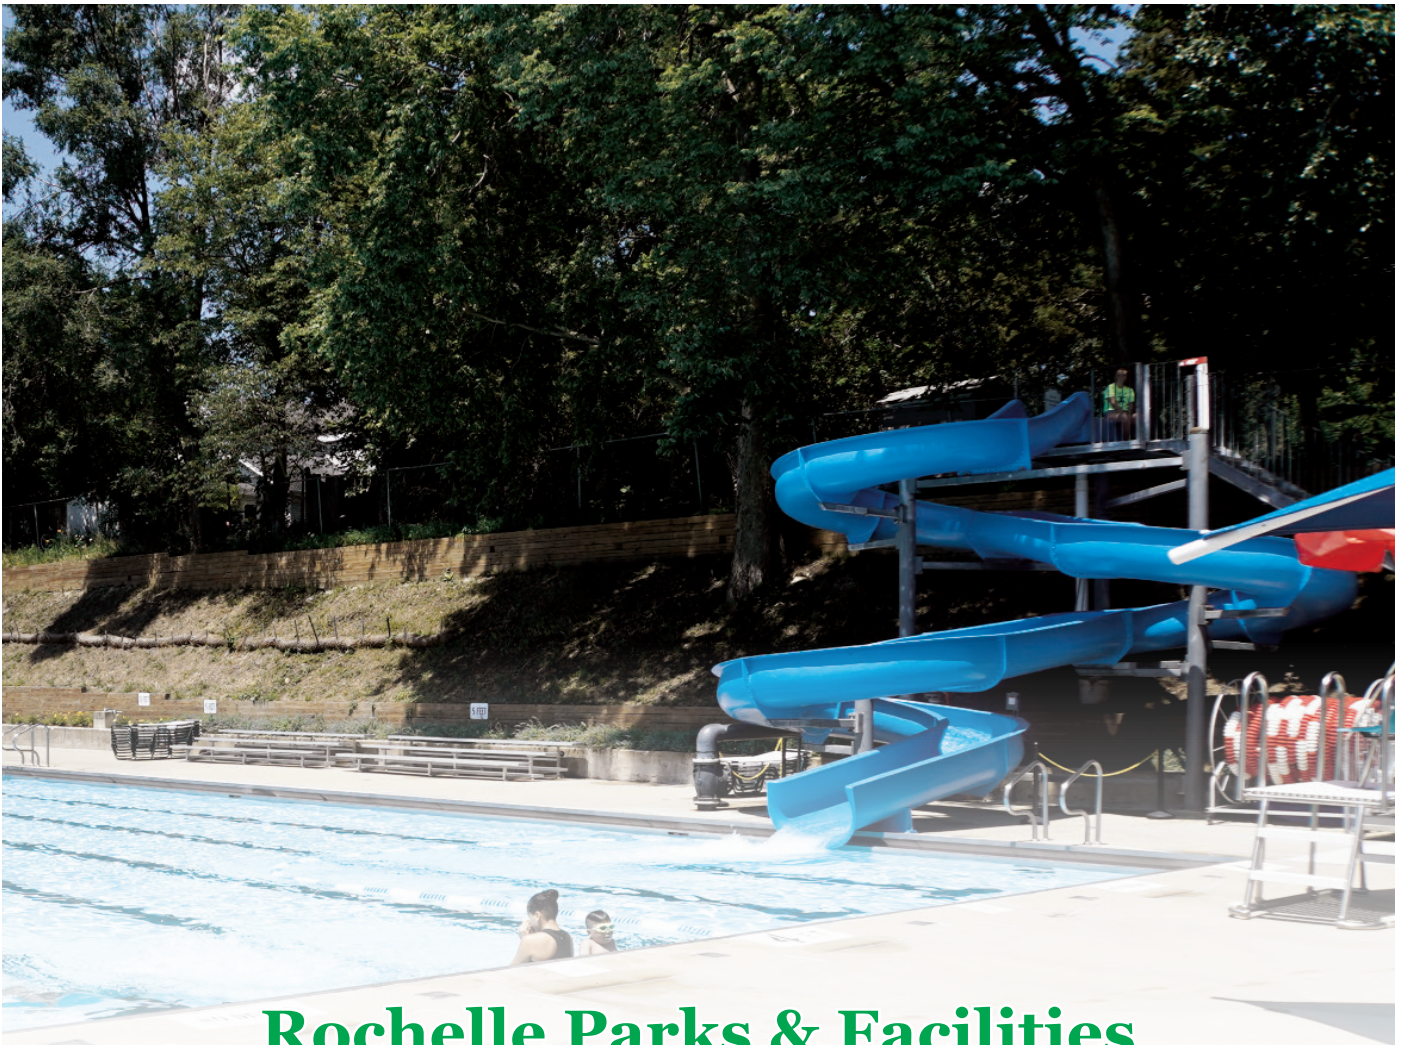

**A Family Run
Business That
Will Work With
You to Help
Lessen the
Weight On Your
Shoulders**

601 Richardson Avenue
Ashton
815-453-2441

www.beveragelyonsfamilyfh.com | abeverage20@gmail.com

Rochelle Parks & Facilities