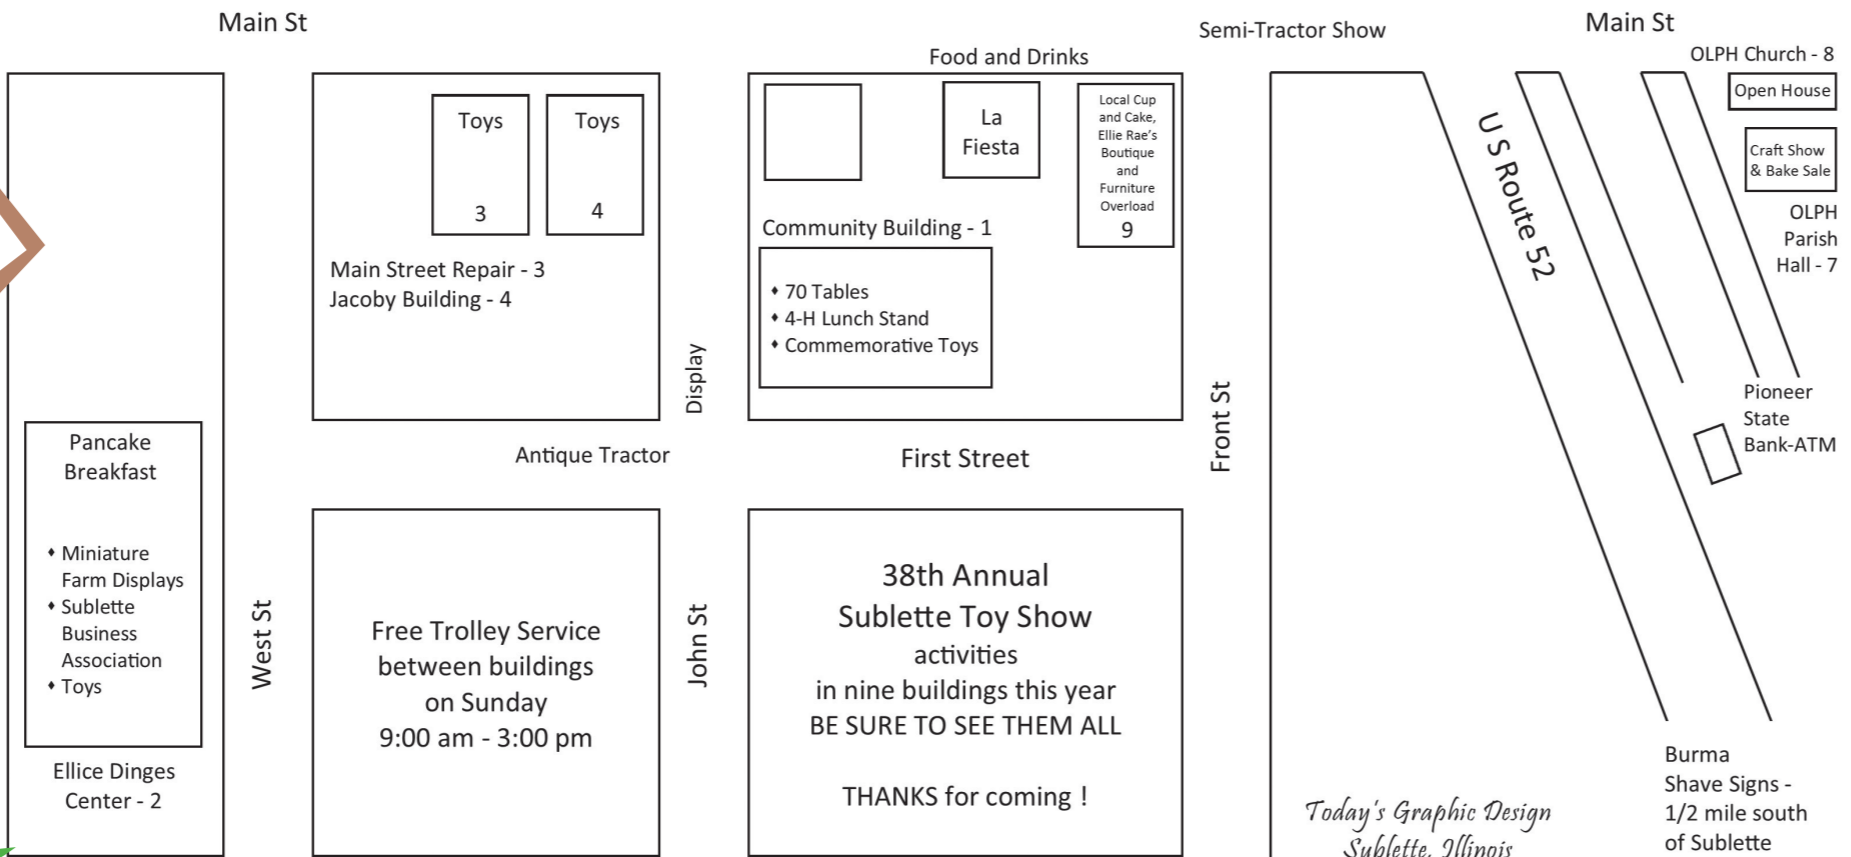

SCHEDULE 38th ANNUAL FARM TOY SHOW

Saturday, March 14, 2020

- 9:00 am to 3:00 pm: Antique Tractor & Farm Machinery Show
Downtown Sublette
Toy Show Vendors will be open
- 6:00 pm: Toy Show/IH Casual Banquet
Our Lady Perpetual Help Parish Hall