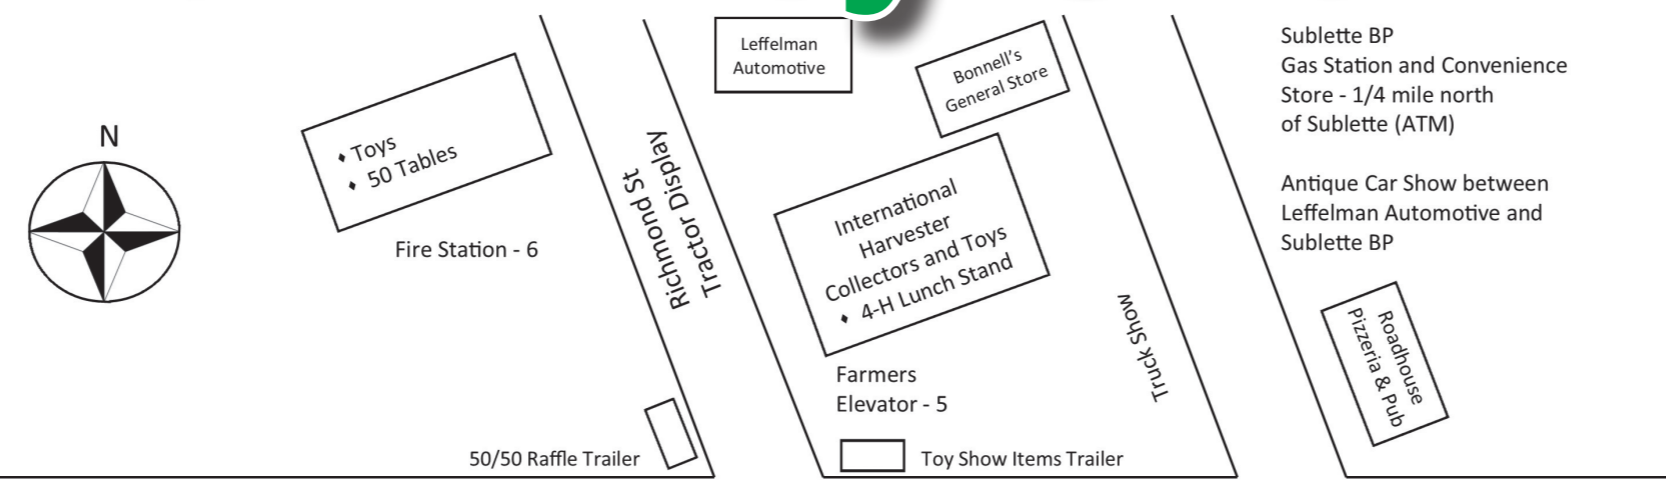

38th Annual Farm Toy Show

SCHEDULE 38th ANNUAL FARM TOY SHOW

Saturday, March 14, 2020

- 9:00 am to 3:00 pm: Antique Tractor & Farm Machinery Show
  Downtown Sublette
  Toy Show Vendors will be open
- 6:00 pm: Toy Show/IH Casual Banquet
  Our Lady Perpetual Help Parish Hall

Sunday, March 15, 2020

1. 7:00 am to Noon: Firemen's Pancake & Sausage Breakfast
     Ellice Dinges Memorial Center
   - 9:00 am to 3:00 pm: Farm Toy Show
     Main Street Repair
     Jacoby Building
     Sublette Farmers Elevator
     Sublette Fire Station
     Sublette Community Building
     Ellice Dinges Center
     Village Mall
   - 9:00 am to 3:00 pm: Craft Show & Bake Sale
     Our Lady Perpetual Help Parish Hall
   - 9:00 am to 3:00 pm: Semi-Tractor & Antique Truck Show
     Main Street
   - 9:00 am to 3:00 pm: Antique Tractor & Farm Machinery Show
     Downtown Sublette
   - 9:00 am to 3:00 pm: Antique Car Show
     Rt 52 near Sublette BP
   - 9:00 am to 3:00 pm: Miniature Farm Layouts
     Ellice Dinges Center
   - Noon to 3:00 pm: Open House
     Our Lady of Perpetual Help Church
2. Sub-Let Indians and Maytown Comets 4-H Food Stands at Community Building and Sublette Elevator

Today's Graphic Design
Sublette, Illinois